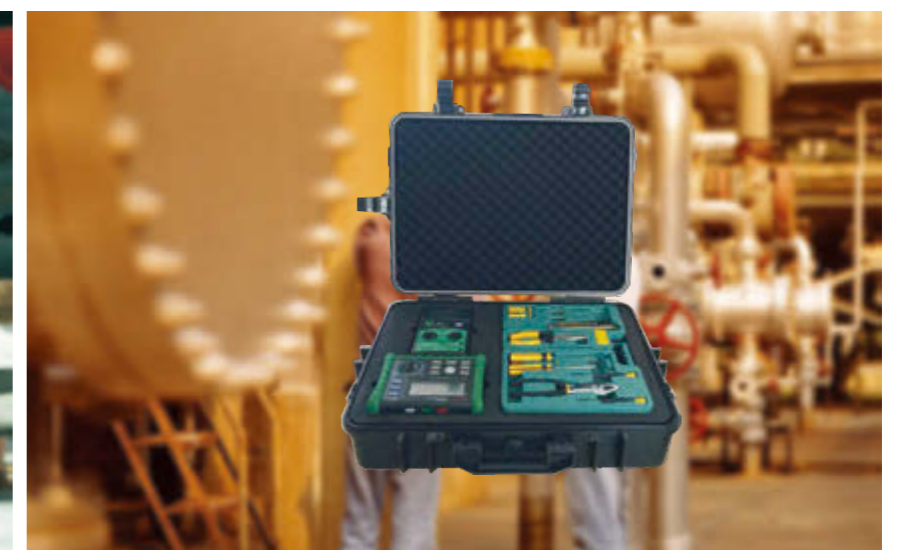

型号 Product No	材料 Material	外尺寸 Outside Dim(mm)				内尺寸 Inside Dim(mm)				重量 Weight (Kg)
		L	W	H₁	H₂	L'	W'	H₁'	H₂'	
EPC010	ABS/PP	280	230	33	65	255	185	25.5	57.5	1
EPC010A	ABS/PP	280	230	33	65	255	185	25.5	57.5	1
EPC011	ABS/PP	280	230	33	122	255	185	25.5	114.5	1.15
EPC012	ABS/PP	375	272	33	137	340	215	26.5	129	2
EPC013	ABS/PP	390	285	35	85	365	247	28	77	1.8
EPC013-2	ABS/PP	390	285	35	135	365	247	28	127	2.35
EPC014-1	ABS/PP	425	325	34	94	390	265	25.5	84.5	2.4
EPC014	ABS/PP	425	325	34	134	390	265	25.5	124.5	2.7
EPC015	ABS/PP	465	365	47.5	92.5	435	305	39.5	83.5	3.2
EPC016	ABS/PP	465	365	47.5	137.5	435	305	39.5	128.5	3.4
EPC017-1	ABS/PP	515.5	434.5	53	102	477.5	357	43.25	90.75	4.1
EPC017-1B	ABS/PP	515.5	434.5	53	132	477.5	357	43.25	90.75	7.6
EPC017	ABS/PP	515.5	434.5	53	146	477.5	357	43.25	134.75	4.7
EPC017B	ABS/PP	515.5	434.5	53	176	477.5	357	43.25	134.75	8.2
EPC017-2	ABS/PP	515.5	434.5	53	187	477.5	357	43.25	175.75	5.4
EPC017-2B	ABS/PP	515.5	434.5	53	217	477.5	357	43.25	175.75	8.9
EPC018-1	ABS/PP	560	450	55	105	528	386	45.5	94.5	4.5
EPC018-1B	ABS/PP	560	450	55	135	528	386	45.5	94.5	6.3
EPC018	ABS/PP	560	450	55	145	528	386	45.5	134.5	4.9
EPC018B	ABS/PP	560	450	55	175	528	386	45.5	134.5	8.48
EPC018-2	ABS/PP	560	450	55	245	528	386	45.5	234.5	7.7
EPC018-2B	ABS/PP	560	450	55	275	528	386	45.5	234.5	9.5
EPC019	ABS/PP	345	266	34	86	311	210	27	78	1.55
EPC019A	ABS/PP	345	266	34	86	311	210	27	78	1.55
EPC019-2	ABS/PP	345	266	34	131	311	210	27	123	1.8
EPC020-1	ABS/PP	665	500	53	157	590	420	43.5	146.5	8.8
EPC020	ABS/PP	665	500	53	177	590	420	43.5	146.5	9.8
EPC021-1	ABS/PP	632	474	54	114	565	410	45	104	5.6
EPC021-1B	ABS/PP	632	474	54	134	565	410	45	104	6.6
EPC021	ABS/PP	632	474	54	158	565	410	45	148	5.9
EPC021B	ABS/PP	632	474	54	178	565	410	45	148	6.9
EPC022	ABS/PP	235	187	32	63	215	144	27	57	0.8
EPC022-2	ABS/PP	235	187	32	113	215	144	27	117	0.87
EPC025	ABS/PP	190	130	19	69	177	105.5	13	62	0.35
EPC025T	ABS/PP	190	130	19	69	177	105.5	13	62	0.35