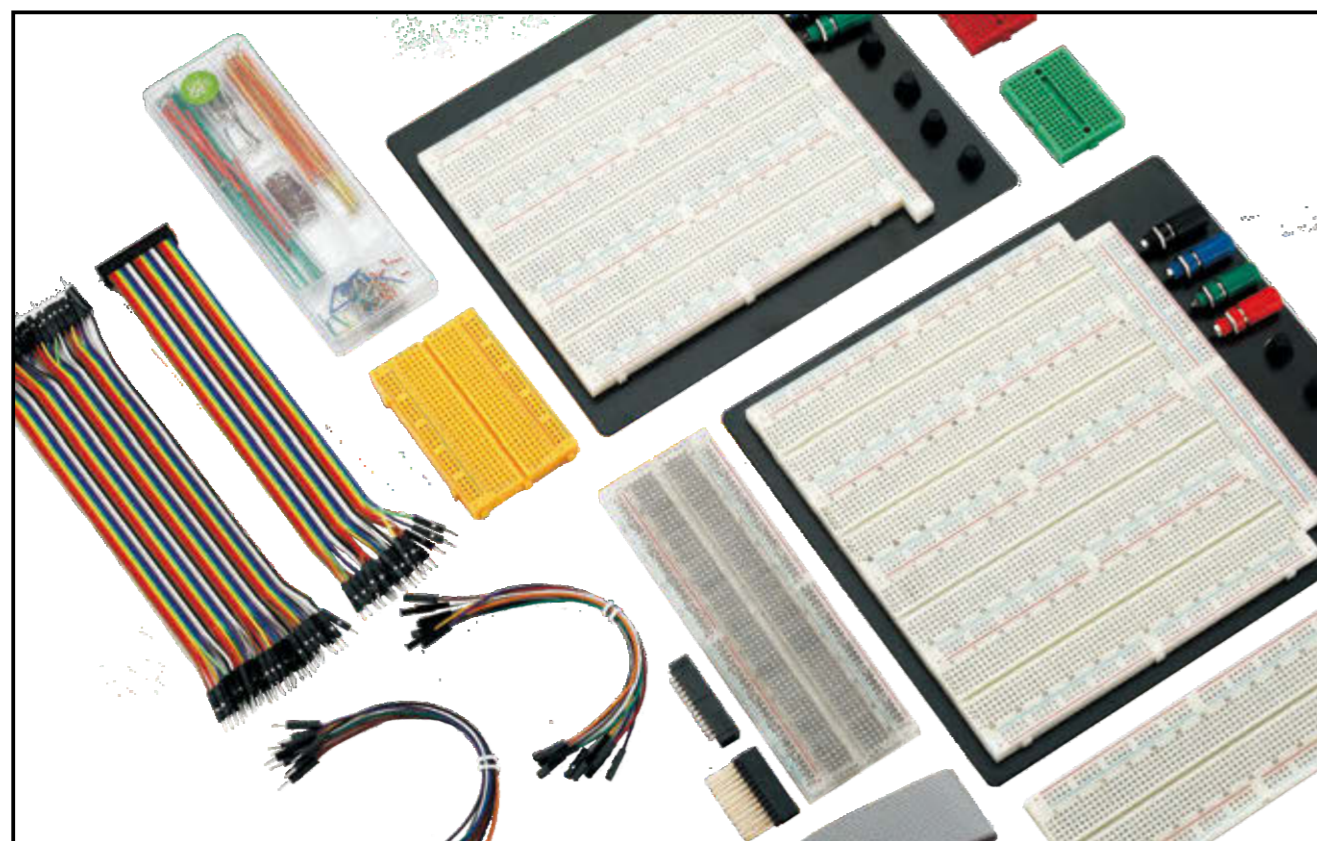

产品说明:

1. 适用于原型设计和电路测试;
2. 塑料面板, 金属接触片;
3. 可与20-29AWG的导线配合使用;
4. 电压/ 电流: 300V/ 3-5A。

Specification:

1. Perfect for Arduino Shield Prototyping and Testing;
2. Plastic housing, Metal contact clips ;
3. Accept wire with diameter 20-29AWG ;
4. Voltage/ current: 300V/ 3-5A .

ITEM:EB01K 170 tie-point 1 Standard double-strip, 170 PTS SIZE:4.55×3.45×0.83 cm	ITEM:EB01 170 tie-point 1 Standard double-strip, 170 PTS SIZE:4.55×3.45×0.83 cm	ITEM:EB01T 170 tie-point 1 Standard double-strip, 170 PTS SIZE:4.55×3.45×0.83 cm	ITEM:EB01KT 170 tie-point 1 Standard double-strip, 170 PTS SIZE:4.55×3.45×0.83 cm
ITEM:EB02 400 tie-point 2 Power lanes, 100 PTS 1 Standard double-strip, 300 PTS SIZE:8.25×5.45×0.83 cm	ITEM:EB02-2P 100 tie-point 2 Power lane, 100 PTS SIZE:8.25×0.95×0.83 cm	ITEM:EB02-1ST 300 tie-point 1 Standard double-strip, 300 PTS SIZE:8.25×3.55×0.83 cm	ITEM:EB02T 400 tie-point 2 Power lanes, 100 PTS 1 Standard double-strip, 300 PTS SIZE:8.25×5.45×0.83 cm
ITEM:EB02-2PT 100 tie-point 2 Power lane, 100 PTS SIZE:8.25×0.95×0.83 cm	ITEM:EB02-2S3P 750 tie-point 3 Power lanes, 150 PTS 2 Standard double-strips, 600 PTS SIZE:8.25×9.95×0.83 cm	ITEM:EB02B-3S4P 1100 tie-point 4 Power lanes, 200 PTS 3 Standard double-strips, 900 PTS SIZE:8.25×14.45×0.83 cm	ITEM:EB02B-4S6P 1500 tie-point 6 Power lanes, 300 PTS 4 Standard double-strips, 1200 PTS SIZE: 16.5×9.95×0.83 cm
ITEM:EB02B-6S8P 2200 tie-point 8 Power lanes, 400 PTS 6 Standard double-strips, 1800 PTS SIZE:16.5×14.45×0.83 cm	ITEM:EB03 830 tie-point 2 Power lanes, 200 PTS 1 Standard double-strip, 630 PTS SIZE:16.51×5.45×0.83 cm	ITEM:EB03-2P 200 tie-point 2 Power lane, 200 PTS SIZE:16.51×0.95×0.83 cm	ITEM:EB03-1S 630 tie-point 1 Standard double-strip, 630PTS SIZE:16.51×3.55×0.83 cm
ITEM:EB03-1S1P 730 tie-point 1 Power lane, 100 PTS 1 Standard double-strip, 630PTS SIZE:16.51×4.5×0.83 cm	ITEM:EB03T 830 tie-point 2 Power lanes, 200 PTS 1 Standard double-strip, 630 PTS SIZE:16.51×5.45×0.83 cm	ITEM:EB03-2PT 200 tie-point 2 Power lane, 200 PTS SIZE:16.51×0.95×0.83 cm	ITEM:EB03-1ST 630 tie-point 1 Standard double-strip, 630 PTS SIZE:16.51×3.55×0.83 cm